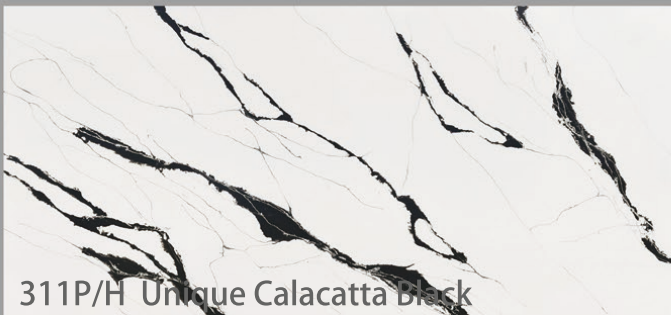

Sole Agent (Hong Kong, Macau)
Stonetech Supply Co. Limited 誠達建材有限公司
www.stonetech.com.hk Email : info@stonetech.com.hk
Flat 702-5, 7/F., Corn Yan Centre, 3 Jupiter Street, North Point, HK.
Tel : 2887 9398 Fax : 2887 8038

valid from April 2024